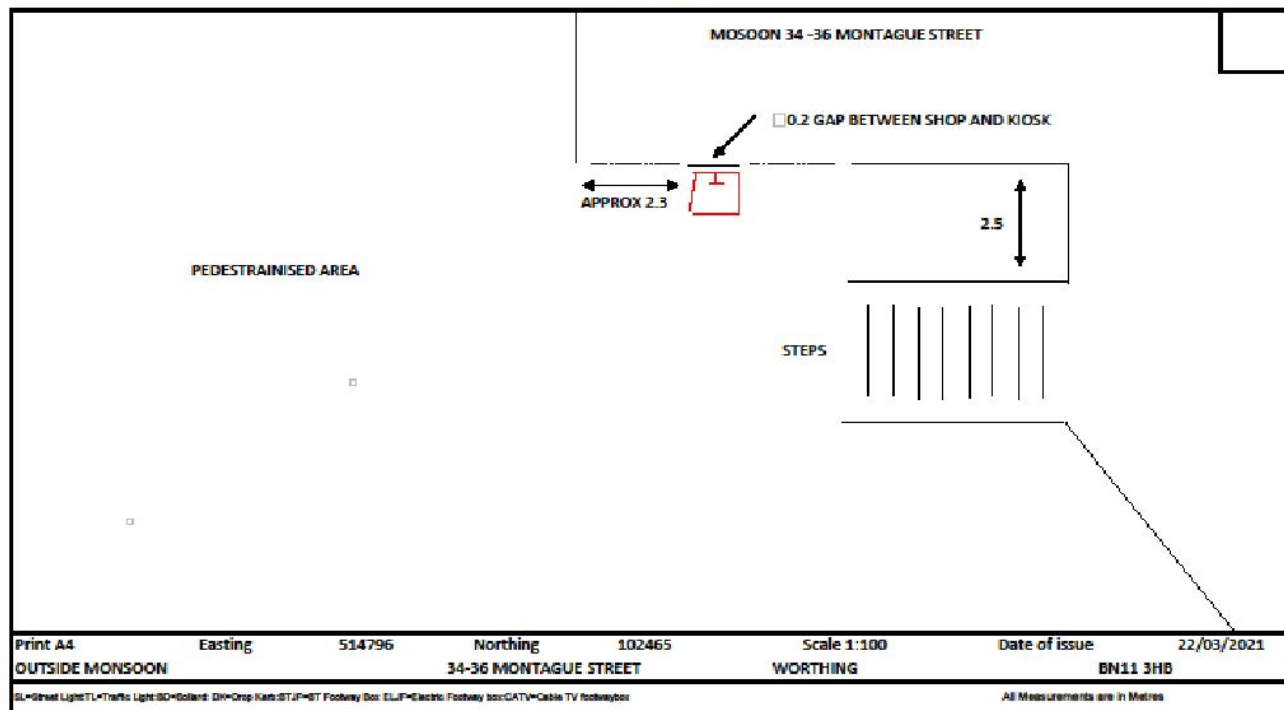

# Item 4 – AWDM/0612/21

- Phone box, Montague Street

Location Plan

OUTSIDE MONSOON
34-36 MONTAGUE STREET
WORTHING
BN11 3HB