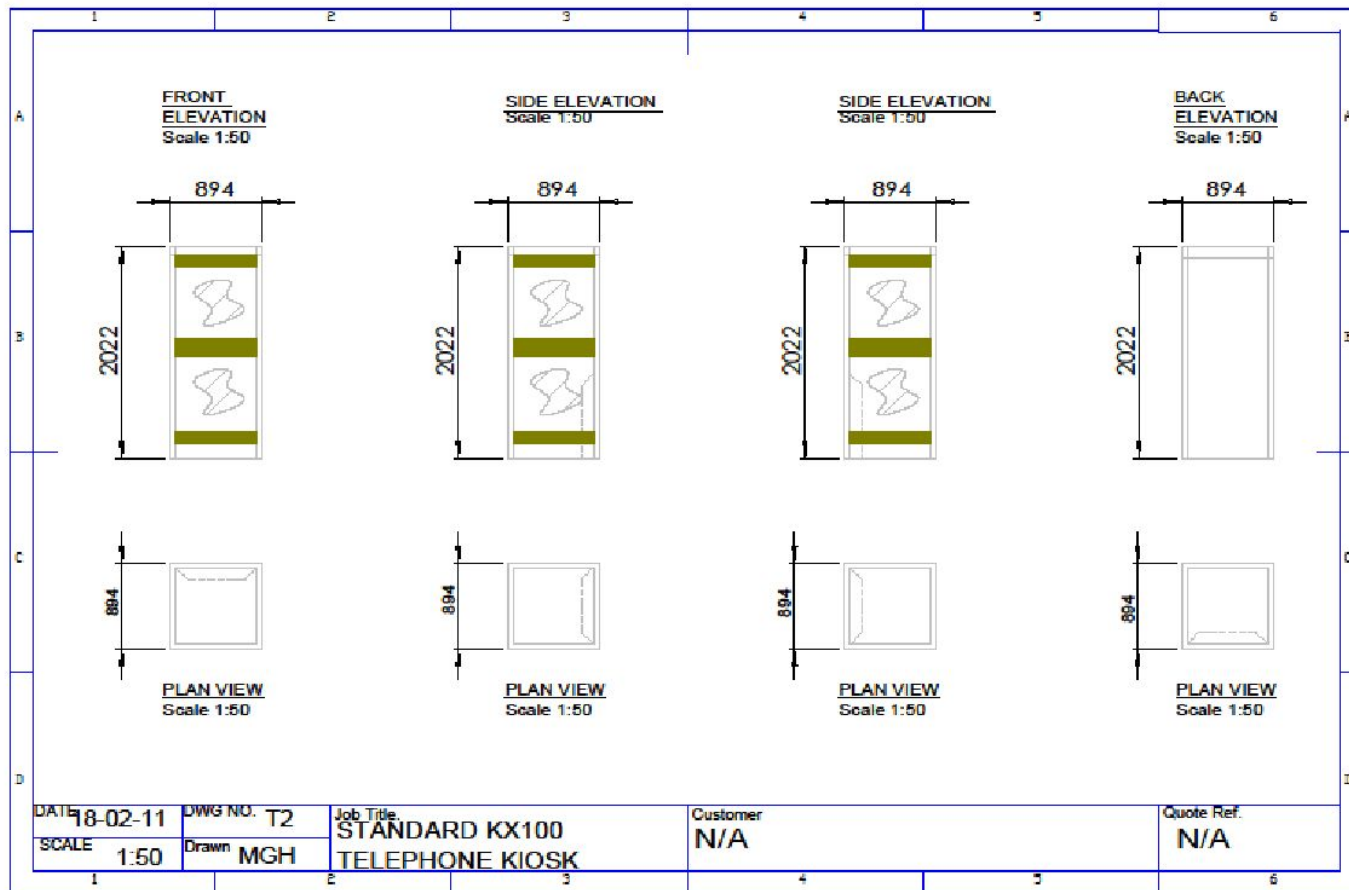

# Item 4 – AWDM/0612/21

- Phone box, Montague Street

Location Plan

OUTSIDE MONSOON
34-36 MONTAGUE STREET
WORTHING
BN11 3HB